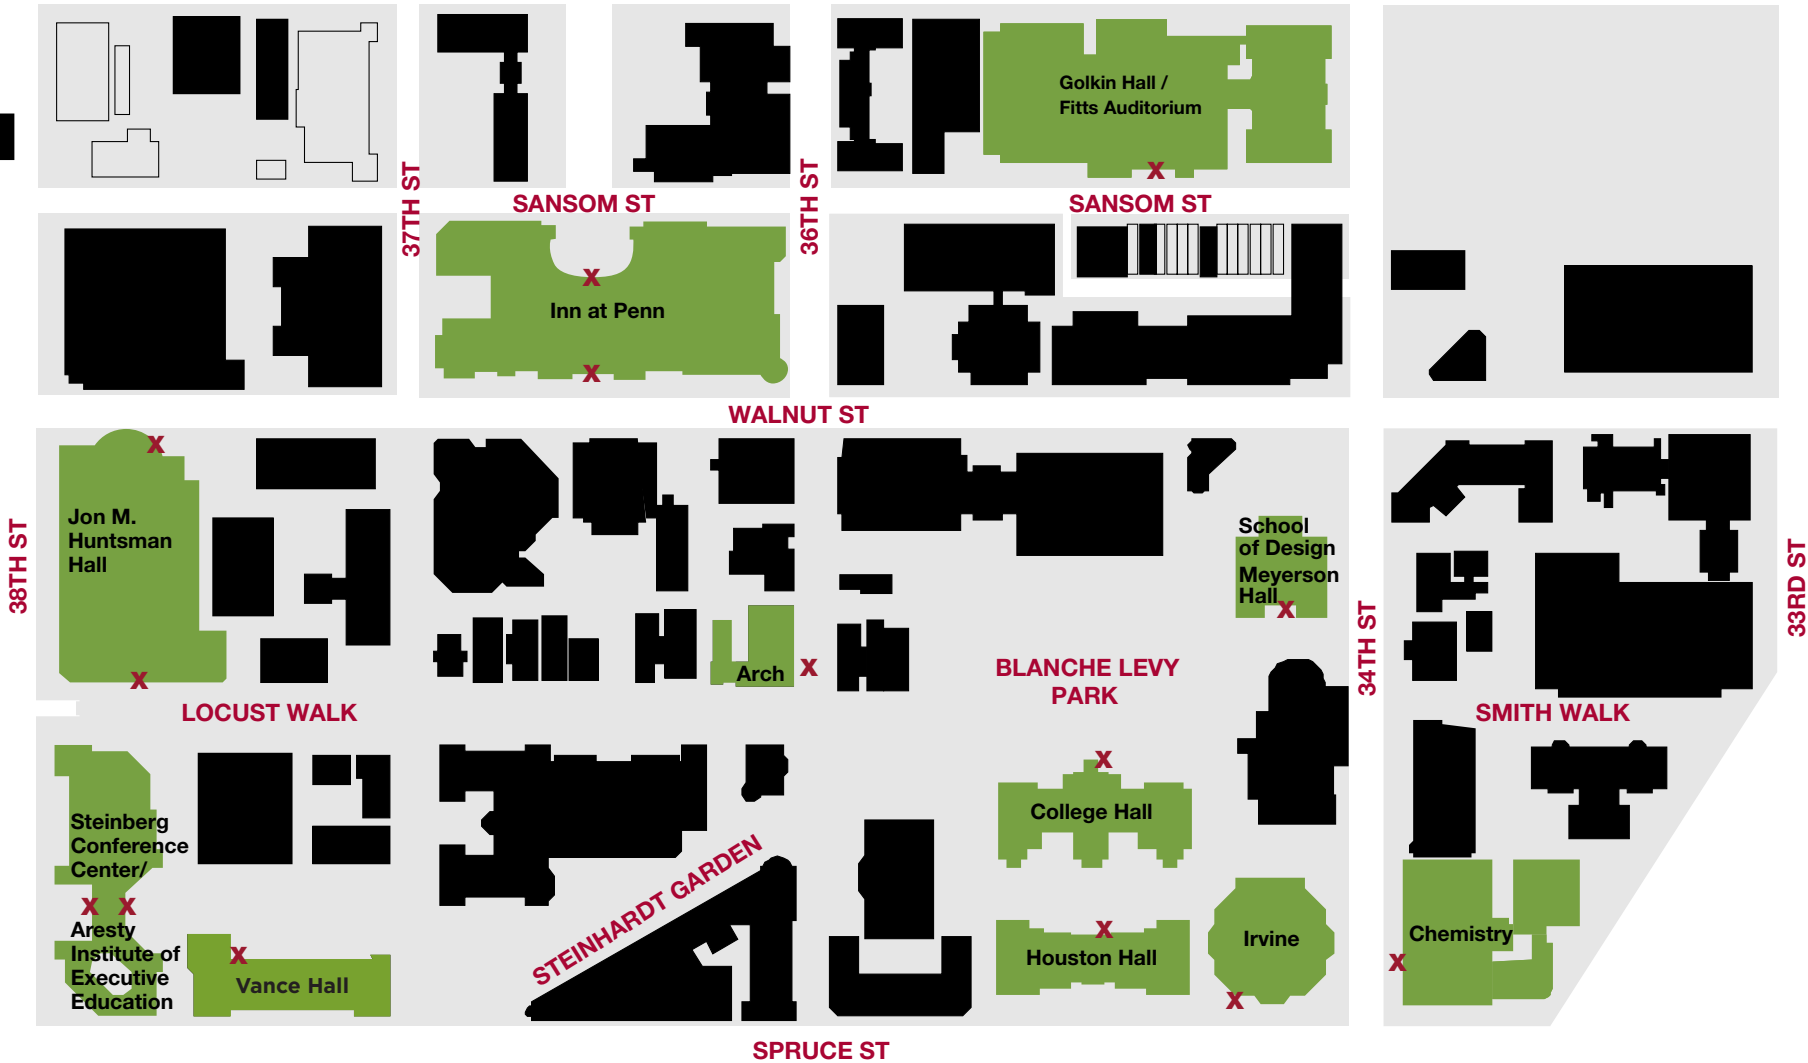

# University of Pennsylvania Campus

# Penn Map

■ Campus locations for SII 2019 classes and events

✕ Building entrances

SII Headquarters - Huntsman Hall Ground Floor - G94