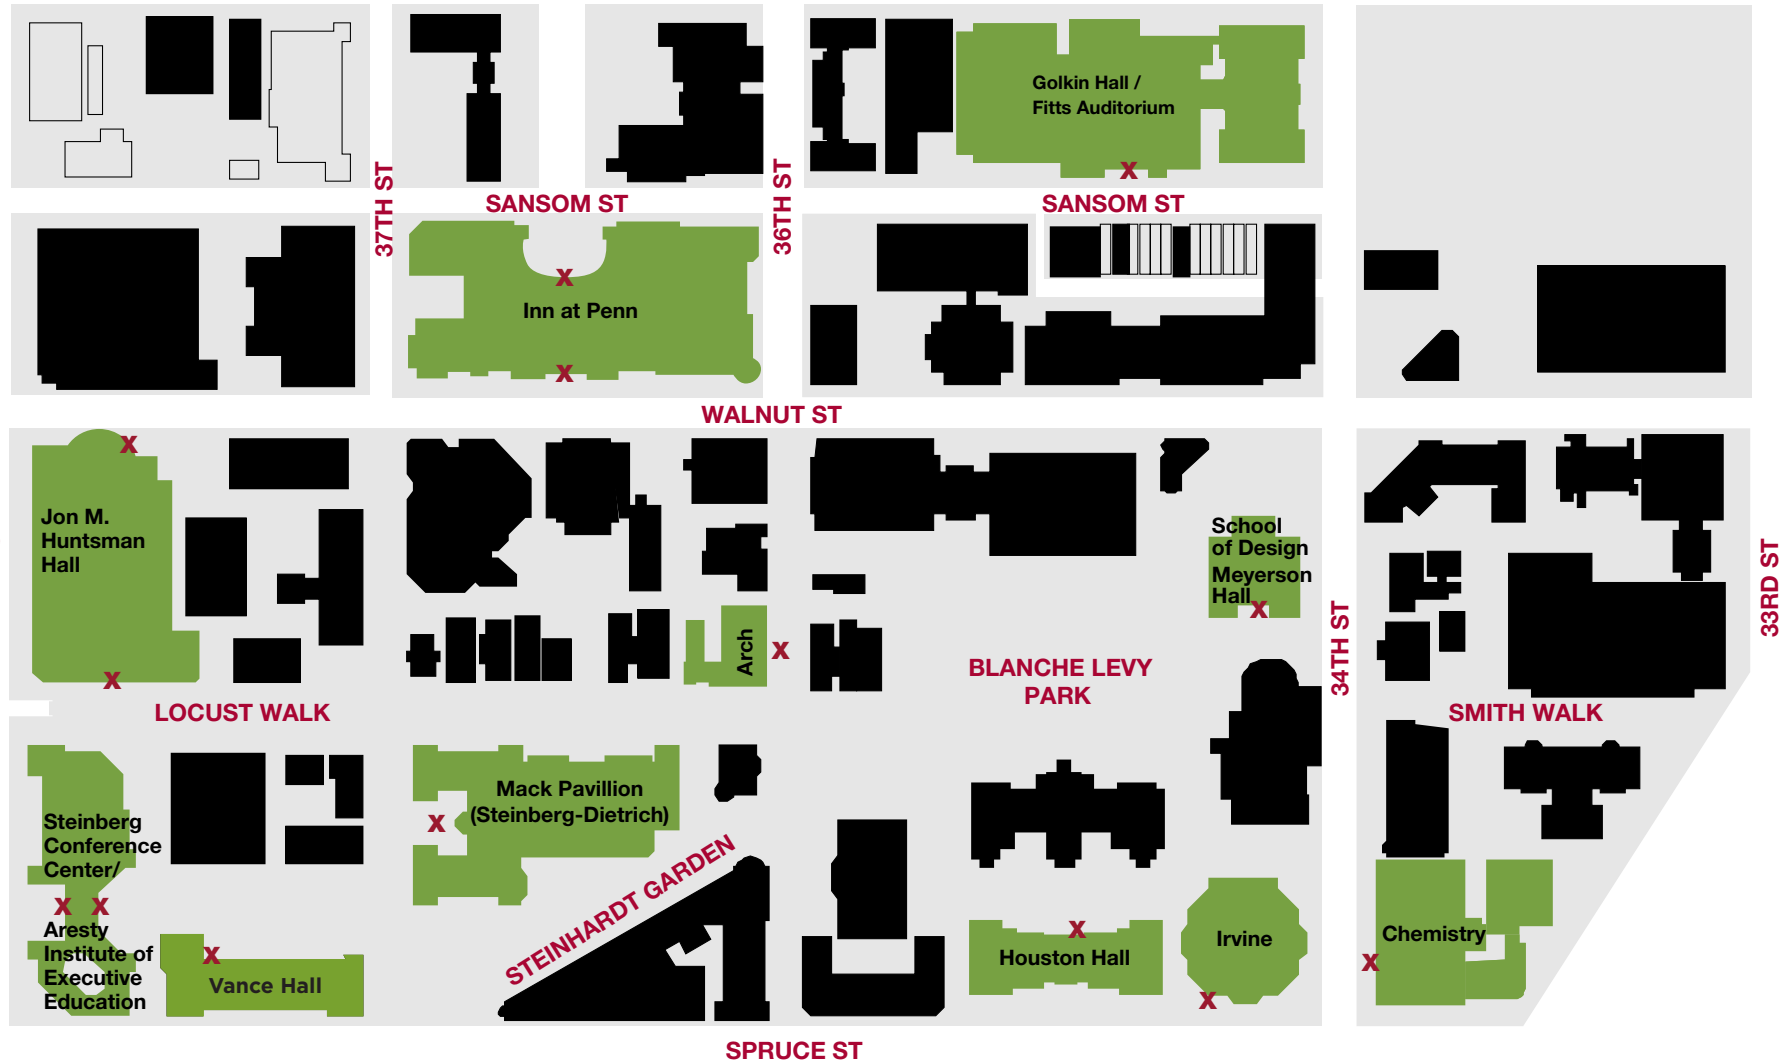

University of Pennsylvania Campus

Penn Map

Campus locations for SII 2020 classes and events

X Building entrances

SII Headquarters - Huntsman Hall Ground Floor - G94