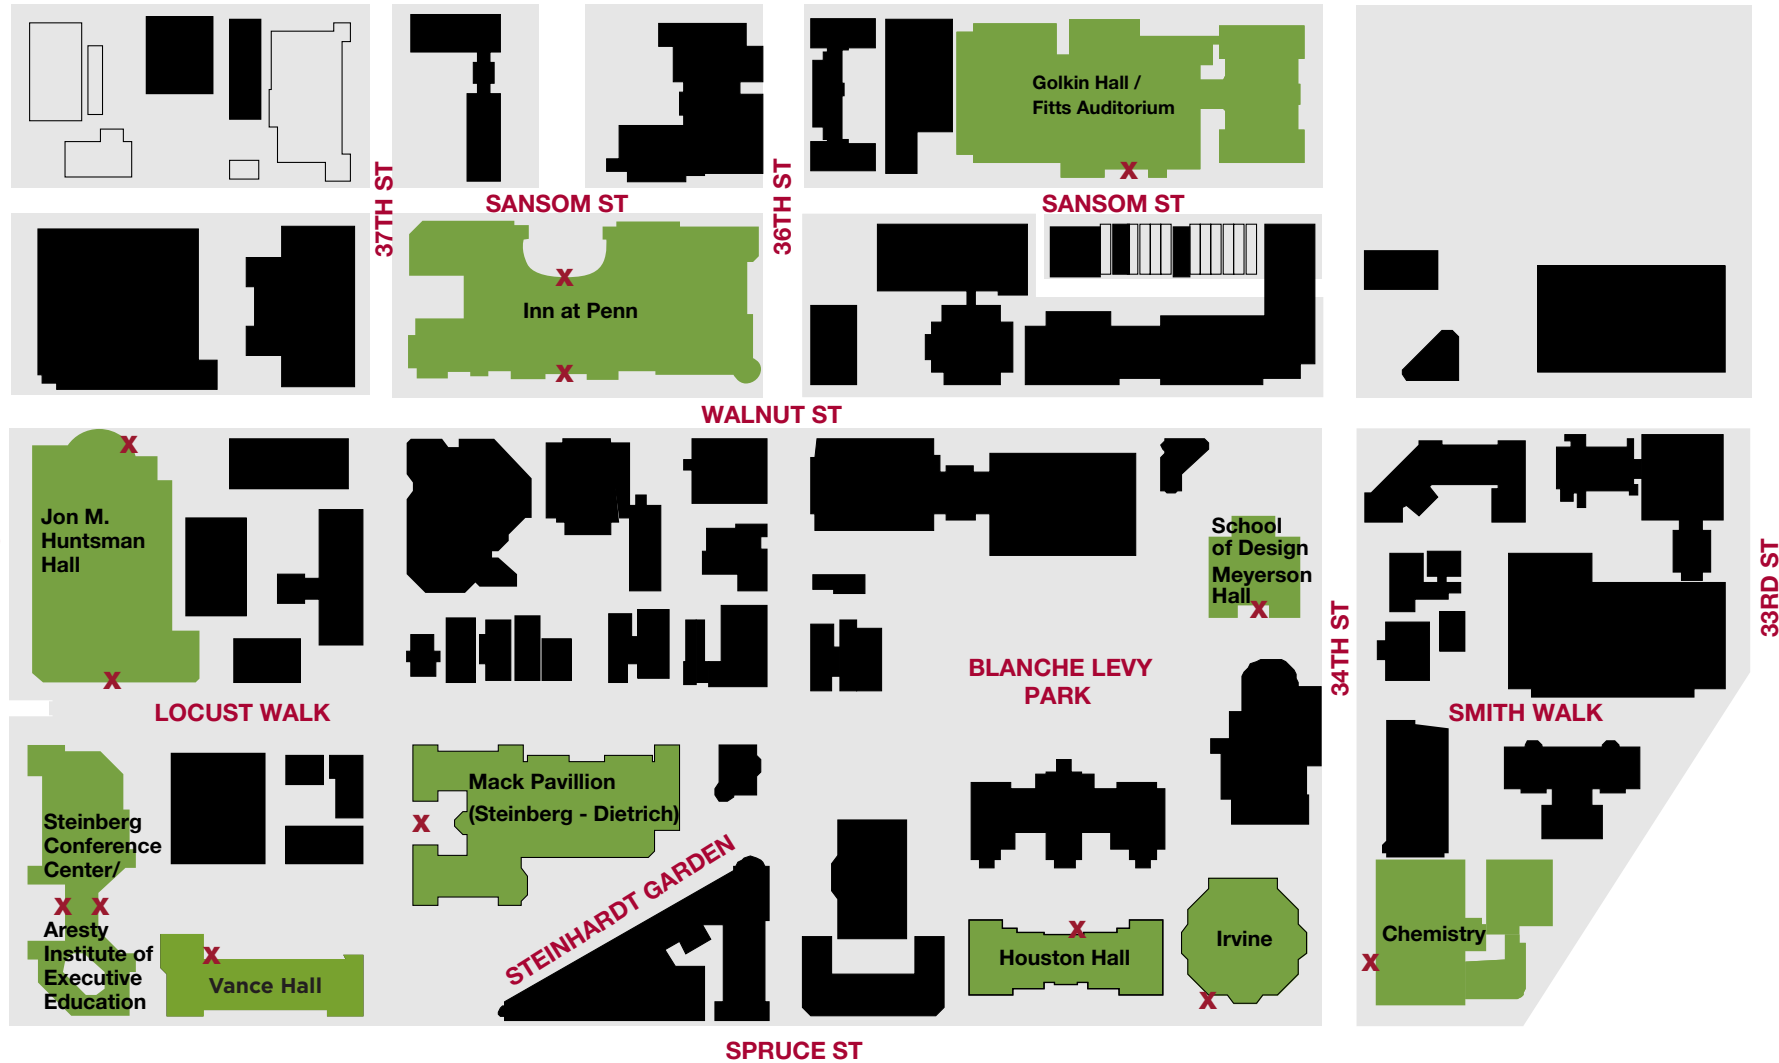

# University of Pennsylvania Campus

# Penn Map

Campus locations for SII 2019 classes and events

X Building entrances

SII Headquarters - Huntsman Hall Ground Floor - G94